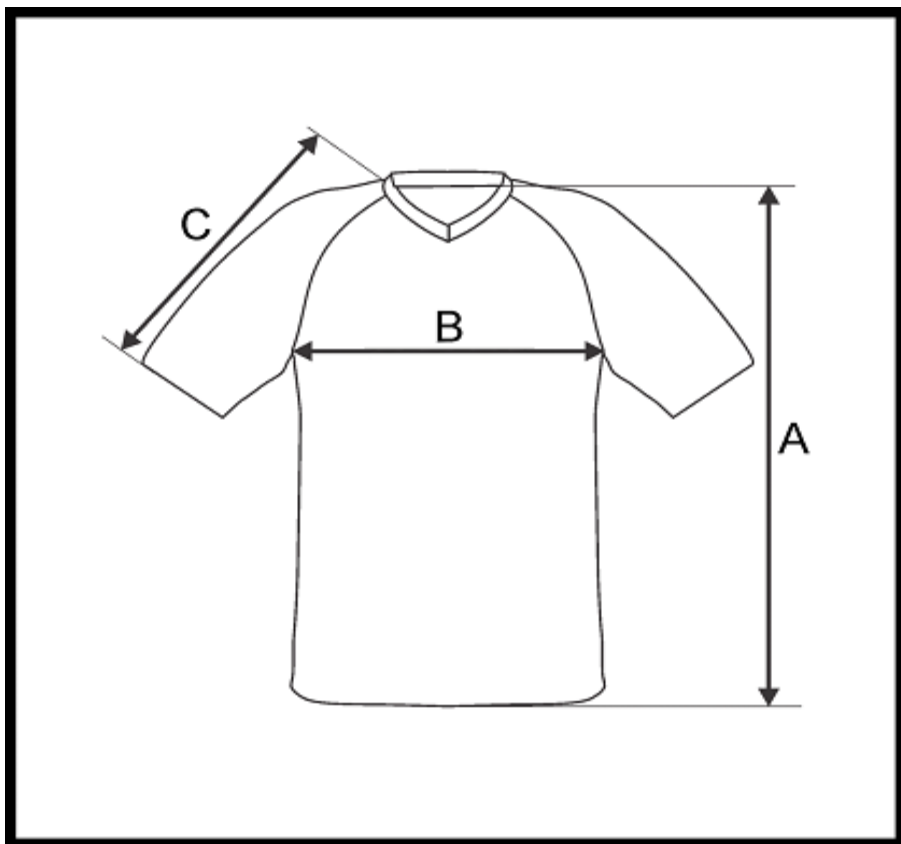

PRODUCT MEASUREMENT CHART

SPORT	SOC CER
ARTICLE	781008
DESCRIPTION	SS JERSEY V COLLAR GOALKEEPER MEN
SIZE RANGE	XS-S-M-L-XL-2XL-3XL
FABRIC	FIRE (100% PES 140 GR)

DI MENSION	DESCRIPTION	TOLERANCE +/-	XS	S	M	L	XL	2XL	3XL
A	CENTER BACK LENGTH	1	69	71	73	75	77	79	81
B	1/ 2 CHEST WIDTH	1,5	46	49	52	55	58	61	64
C	SLEEVE LENGTH (NECK POINT TO BOTTOM HEM)	0,7	37	38,5	40	41,5	43	44	45

All dimensions are in cm and refer to finished products.
Unless stated differently all above are flat measurements.