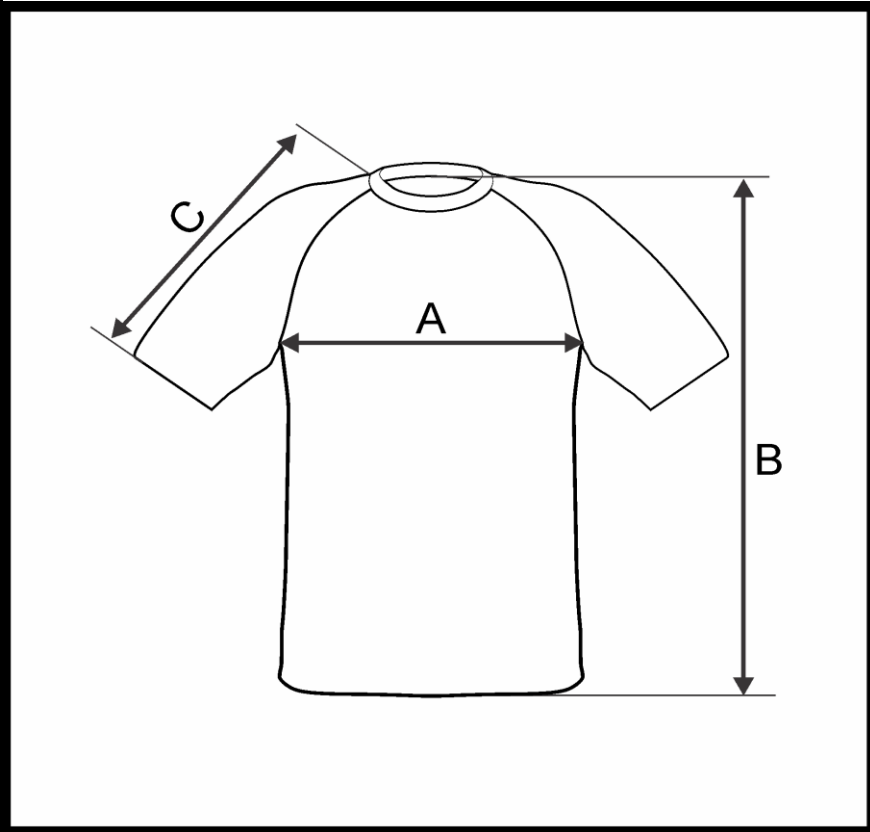

# PRODUCT MEASUREMENT CHART

<b>SPORT</b>	SOCCER
<b>ARTICLE</b>	781011
<b>DESCRIPTION</b>	SS JERSEY ROUND COLLAR WOMEN
<b>SIZE RANGE</b>	XS-S-M-L-XL-2XL-3XL
<b>FABRIC</b>	FIRE (100% PES 140 GR)

DIMENSION	DESCRIPTION	TOLERANCE +/-	TOLERANCE +/-						
			XS	S	M	L	XL	2XL	3XL
<b>A</b>	<b>1/2 CHEST WIDTH</b>	<b>1</b>	<b>44</b>	<b>46</b>	<b>48</b>	<b>50</b>	<b>52</b>	<b>54</b>	<b>56</b>
<b>B</b>	<b>CENTER BACK LENGTH</b>	<b>1,5</b>	<b>57</b>	<b>60</b>	<b>63</b>	<b>66</b>	<b>69</b>	<b>72</b>	<b>75</b>
<b>C</b>	<b>SLEEVE LENGTH (NECK POINT TO BOTTOM HEM)</b>	<b>0,7</b>	<b>28</b>	<b>29,5</b>	<b>31</b>	<b>32,5</b>	<b>34</b>	<b>35,5</b>	<b>37</b>

All dimensions are in cm and refer to finished products.  
Unless stated differently all above are flat measurements.