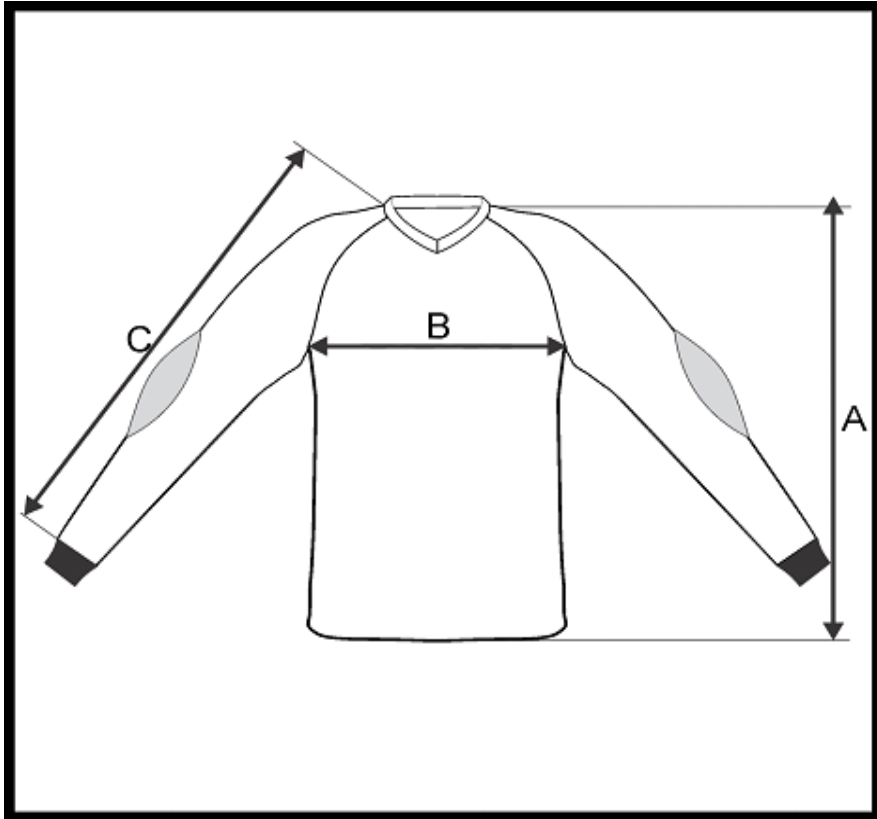

PRODUCT MEASUREMENT CHART

SPORT	SOCCER
ARTICLE	781016
DESCRIPTION	LS JERSEY V COLLAR RF GOALKEEPER WOMEN
SIZE RANGE	XS-S-M-L-XL-2XL-3XL
FABRIC	FIRE (100% PES 140 GR)

DIMENSION	DESCRIPTION	TOLERANCE +/-	XS	S	M	L	XL	2XL	3XL
A	CENTER BACK LENGTH	1.5	57	60	63	66	69	72	75
B	1/2 CHEST WIDTH	1	44	46	48	50	52	54	56
C	SLEEVE LENGTH (NECK POINT TO BOTTOM HEM)	1	65.5	67	68.5	70	71.5	73	74.5

All dimensions are in cm and refer to finished products.
Unless stated differently all above are flat measurements.