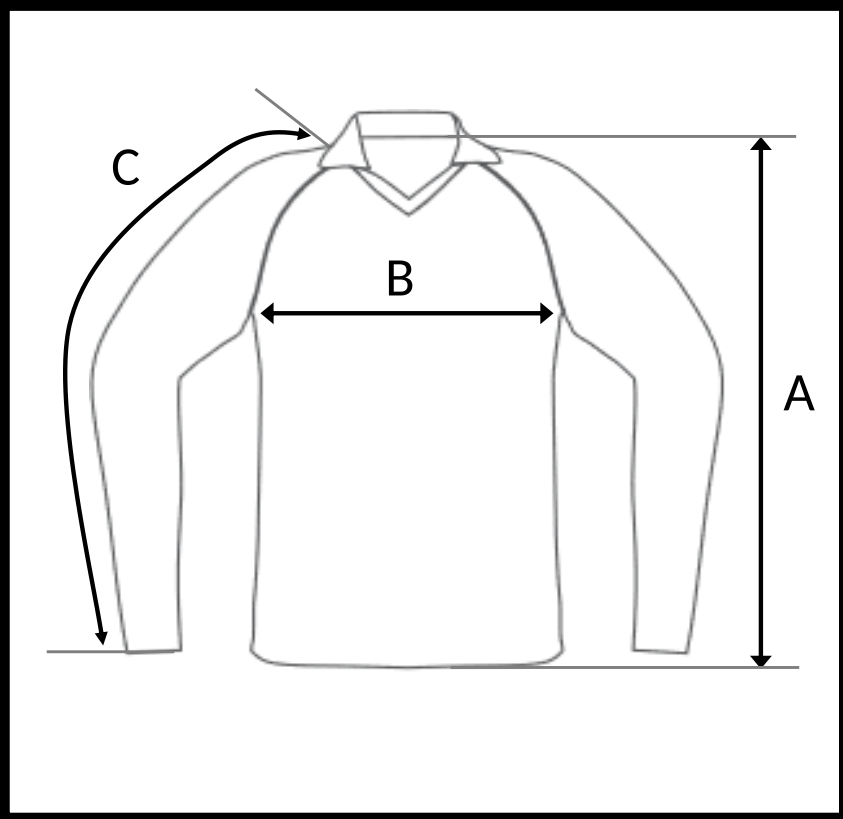

PRODUCT MEASUREMENT CHART

SPORT	SOCCER
ARTICLE	781022
DESCRIPTION	LS JERSEY SOCCER POLO COLLAR MEN
SIZE RANGE	XS-S-M-L-XL-2XL-3XL
FABRIC	FIRE (100% PES 140 GR)

DI MENSION	DESCRIPTION	TOLERANCE +/-	XS	S	M	L	XL	2XL	3XL
A	CENTER BACK LENGTH	1	69	71	73	75	77	79	81
B	1/2 CHEST WIDTH	1,5	46	49	52	55	58	61	64
C	SLEEVE LENGTH (NECK POINT TO BOTTOM HEM)	0,7	79	80	81	82	83	85	86

All dimensions are in cm and refer to finished products.
Unless stated differently all above are flat measurements.