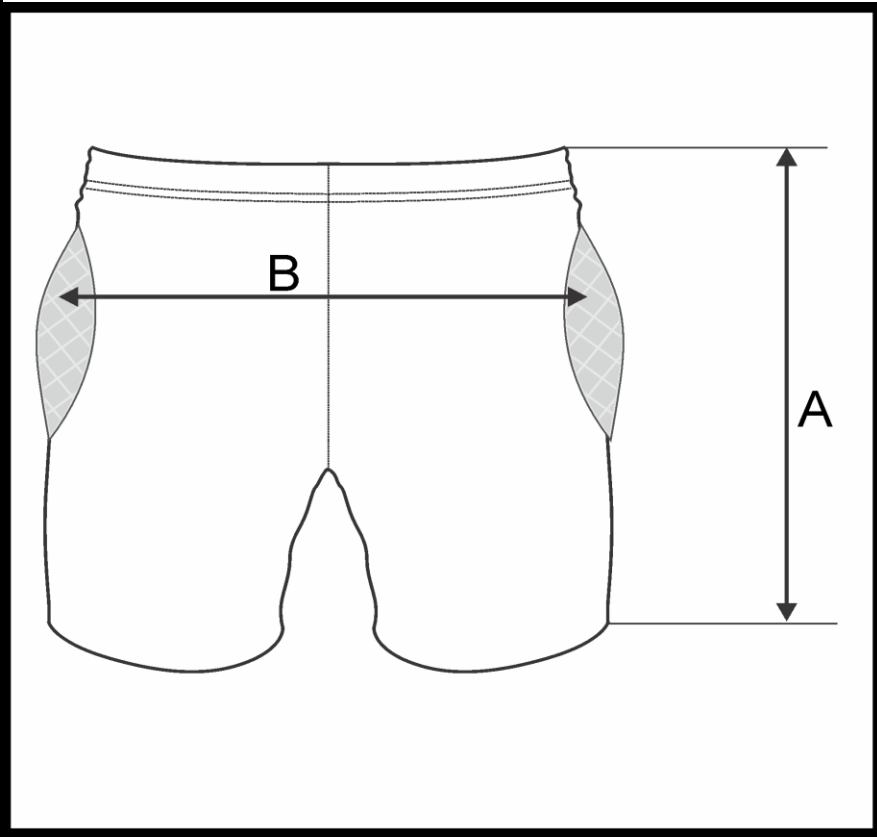

PRODUCT MEASUREMENT CHART

SPORT	SOCCER
ARTICLE	781036
DESCRIPTION	SHORTS SOCCER GOALKEEPER RF WOMEN
SIZE RANGE	XS-S-M-L-XL-2XL-3XL
FABRIC	FIRE (100% PES 140 GR)

DIMENSION	DESCRIPTION	TOLERANCE +/-							
			XS	S	M	L	XL	2XL	3XL
A	SHORT LENGTH	1	42	44	46	49	52	55	58
B	1/2 HIP	1	45	48	51	54	57	60	63

All dimensions are in cm and refer to finished products.
Unless stated differently all above are flat measurements.