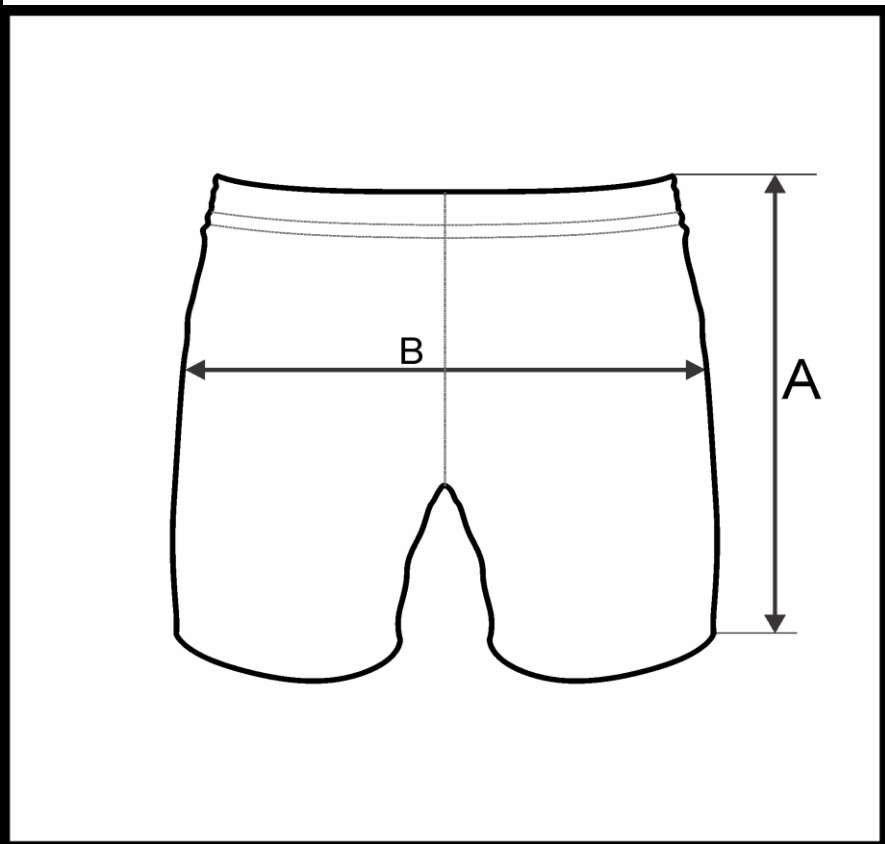

# PRODUCT MEASUREMENT CHART

<b>SPORT</b>	SOCCER
<b>ARTICLE</b>	781037
<b>DESCRIPTION</b>	SHORTS MEN
<b>SIZE RANGE</b>	XS-S-M-L-XL-2XL-3XL
<b>FABRIC</b>	FIRE (100% PES 140 GR)

DIMENSION	DESCRIPTION	TOLERANCE +/-	SIZE						
			XS	S	M	L	XL	2XL	3XL
<b>A</b>	<b>SHORT LENGTH</b>	<b>1</b>	<b>43</b>	<b>45</b>	<b>46</b>	<b>48</b>	<b>49</b>	<b>51</b>	<b>53</b>
<b>B</b>	<b>1/2 HIP</b>	<b>1.5</b>	<b>49</b>	<b>52</b>	<b>55</b>	<b>58</b>	<b>61</b>	<b>64</b>	<b>67</b>

All dimensions are in cm and refer to finished products.  
Unless stated differently all above are flat measurements.