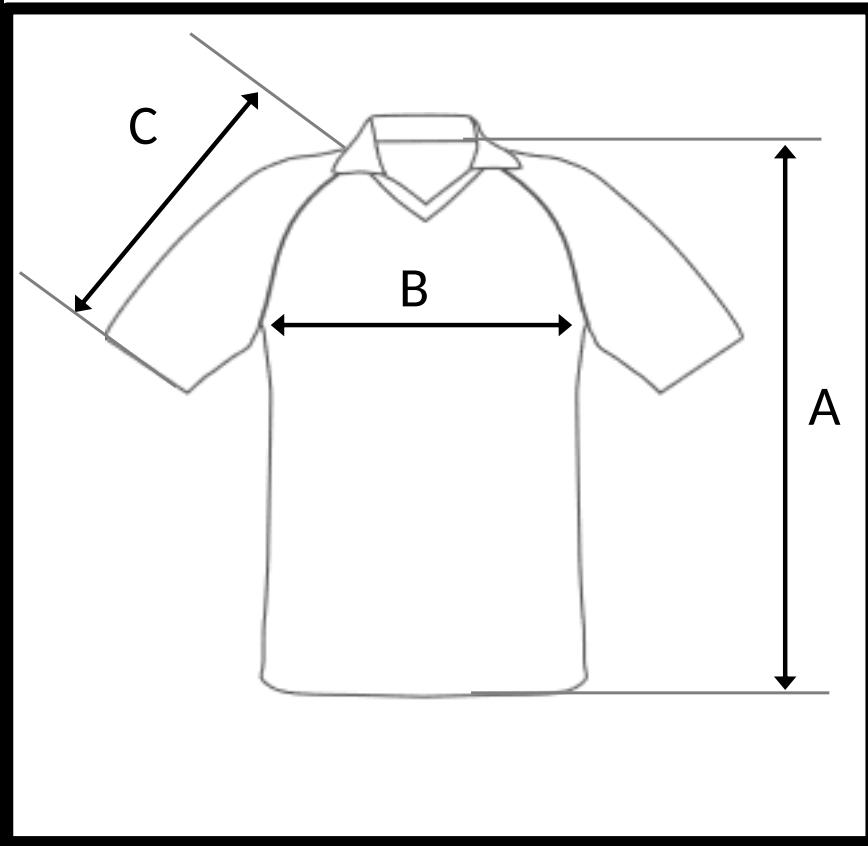

PRODUCT MEASUREMENT CHART

SPORT	SOCCER
ARTICLE	781042
DESCRIPTION	SS JERSEY SOCCER POLO COLLAR WOMEN
SIZE RANGE	XS-S-M-L-XL-2XL-3XL
FABRIC	FIRE (100% PES 140 GR)

DIMENSION	DESCRIPTION	TOLERANCE +/-	TOLERANCE +/-						
			XS	S	M	L	XL	2XL	3XL
A	CENTER BACK LENGTH	1,5	57	60	63	66	69	72	75
B	1/ 2 CHEST WIDTH	1	44	46	48	50	52	54	56
C	SLEEVE LENGTH (NECK POINT TO BOTTOM HEM)	1	28	29,5	31	32,5	34	35,5	37

All dimensions are in cm and refer to finished products.
Unless stated differently all above are flat measurements.