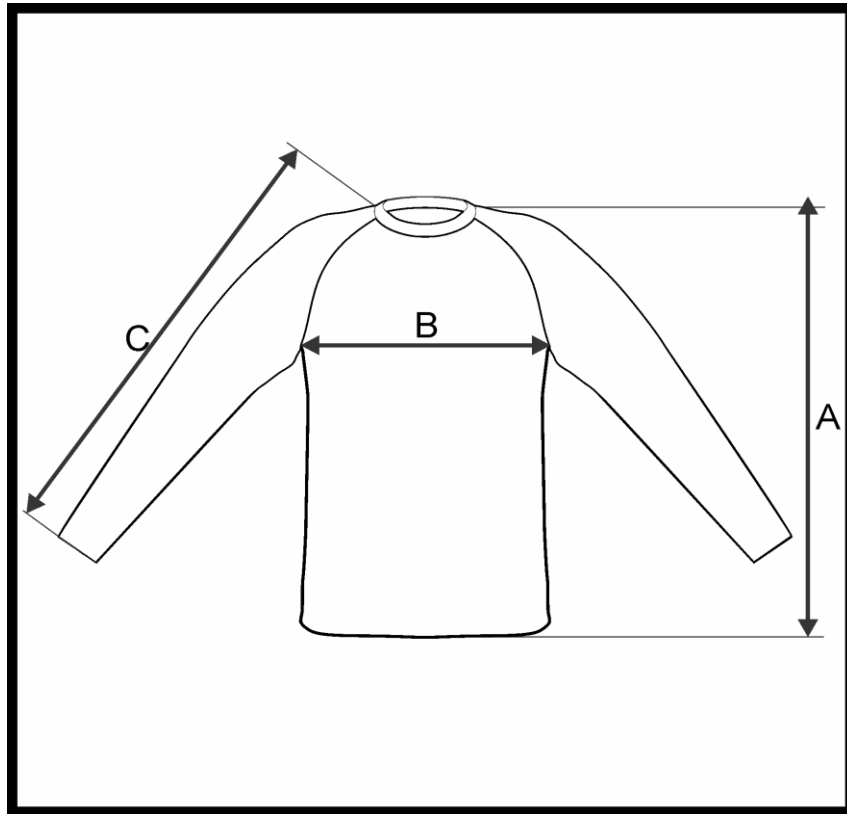

PRODUCT MEASUREMENT CHART

SPORT	SOCCER
ARTICLE	781045
DESCRIPTION	LS JERSEY SOCCER FIT ROUND COLLAR WOMEN
SIZE RANGE	XS-S-M-L-XL-2XL-3XL
FABRIC	INTERPOWER (84% PES 14% EA 140 GR)

DI MENSION	DESCR IPTION	TOLERANCE +/-							
			XS	S	M	L	XL	2XL	3XL
A	CENTER BACK LENGTH	1.5	58	61	64	67	70	73	76
B	1/ 2 CHEST WIDTH	1.5	38	40	42	44	46	48	50
C	SLEEVE LENGTH (NECK POINT TO BOTTOM HEM)	0.7	62	64	66	68	70	72	74

All dimensions are in cm and refer to finished products.
 Unless stated differently all above are flat measurements.