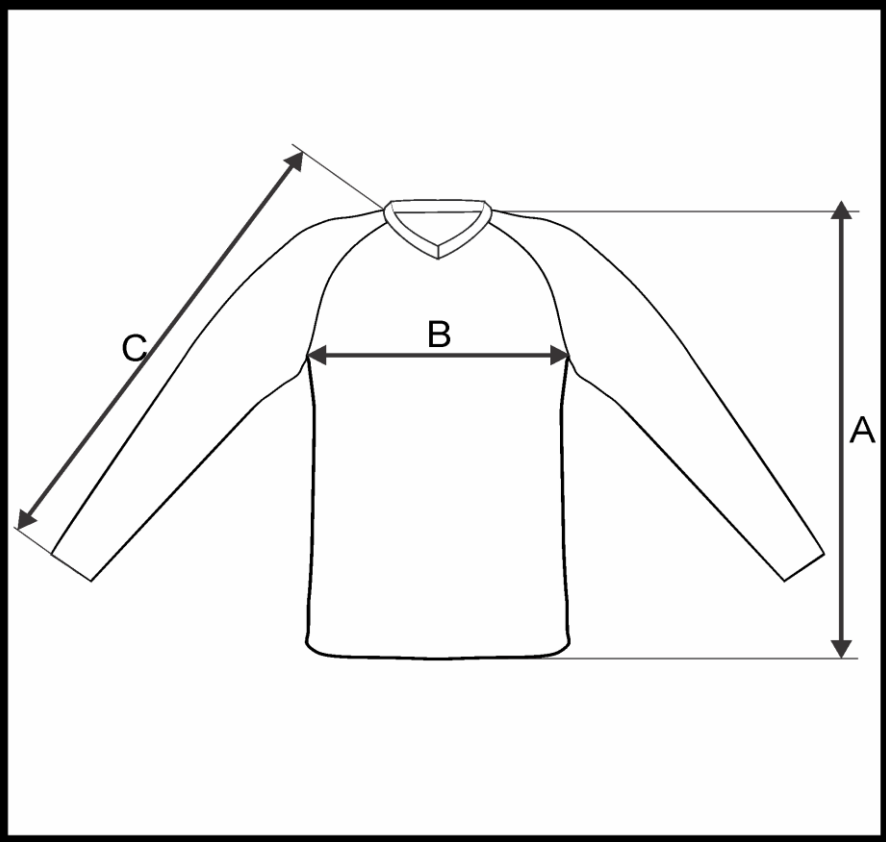

PRODUCT MEASUREMENT CHART

SPORT	SOC CER
ARTI CLE	781054
DESCRI PTI ON	LS J ERSEY V COLLAR KIDS
SI ZE RANGE	6Y-8Y-10Y-12Y-14Y
FABRI C	FIRE (100% PES 140 GR)

DI MENS I ON	DESCRI PTI ON	TOL ERANCE +/-	6Y	8Y	10Y	12Y	14Y
A	CENTER BACK LENGTH	1	51	54	57	60	63
B	1/ 2 CHEST WI DTH	1	39	41	43	46	49
C	SLEEVE LENGTH (NECK POI NT TO BOT TOM HEM)	0,5	51	55	59	64	69

All dimensions are in cm and refer to finished products.
Unless stated differently all above are flat measurements.