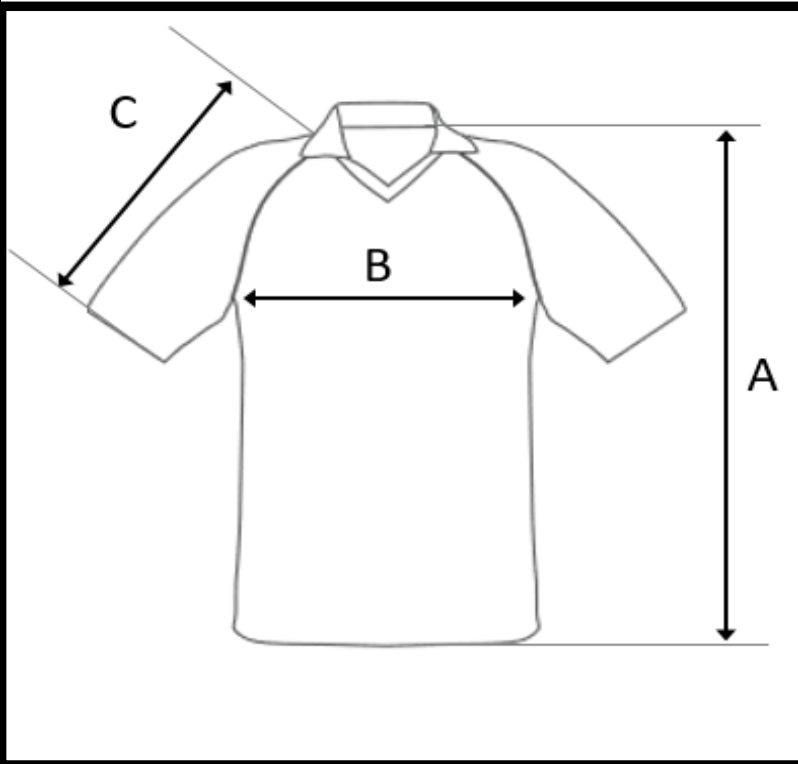

# PRODUCT MEASUREMENT CHART

<b>SPORT</b>	SOCCER
<b>ARTICLE</b>	781061
<b>DESCRIPTION</b>	SS JERSEY POLO COLLAR KIDS
<b>SIZE RANGE</b>	6Y-8Y-10Y-12Y-14Y
<b>FABRIC</b>	FIRE (100% PES 140 GR)

DI MENSION	DESCR IPTION	TOLERANCE +/-	6Y	8Y	10Y	12Y	14Y
<b>A</b>	<b>CENTER BACK LENGTH</b>	<b>1</b>	<b>51</b>	<b>54</b>	<b>57</b>	<b>60</b>	<b>63</b>
<b>B</b>	<b>1/ 2 CHEST WIDTH</b>	<b>1</b>	<b>39</b>	<b>41</b>	<b>43</b>	<b>46</b>	<b>49</b>
<b>C</b>	<b>SLEEVE LENGTH (NECK POINT TO BOTTOM HEM)</b>	<b>0,5</b>	<b>28,5</b>	<b>29,5</b>	<b>30,5</b>	<b>32</b>	<b>33,5</b>

All dimensions are in cm and refer to finished products.  
Unless stated differently all above are flat measurements.