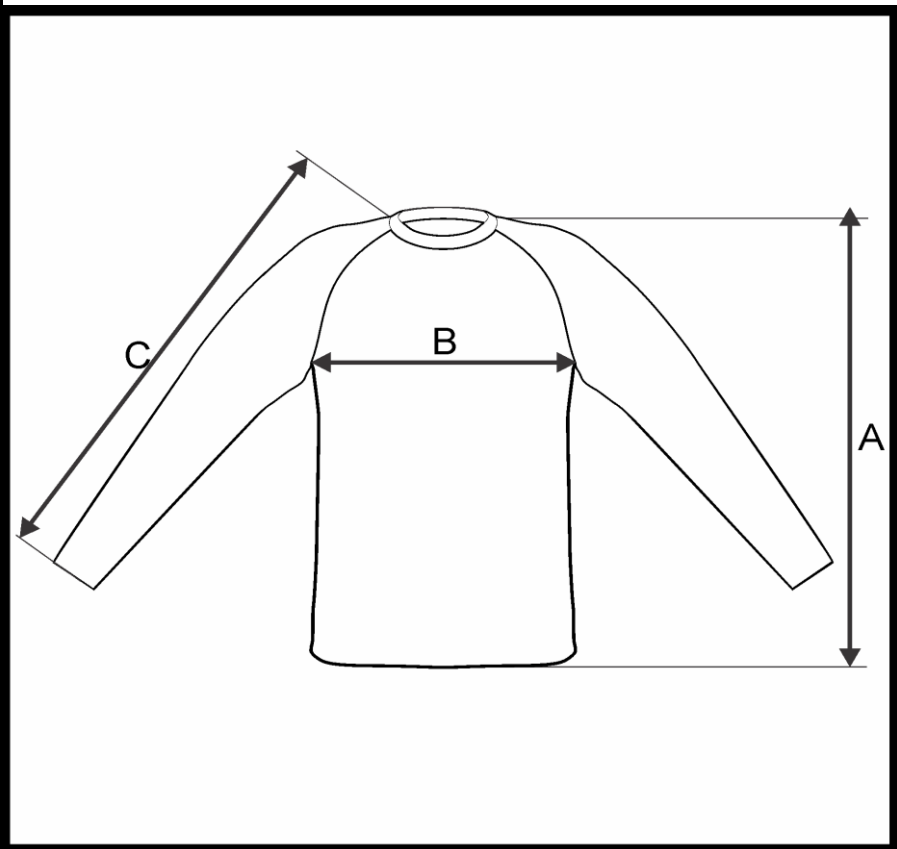

PRODUCT MEASUREMENT CHART

SPORT	SOC CER
ARTI CLE	781064
DESCRI PTI ON	LS JERSEY FIT ROUND COLLAR KIDS
SI ZE RAN GE	6Y-8Y-10Y-12Y-14Y
FABRI C	INTERPOWER

DI MENS I ON	DESCRI PTI ON	TOL ERAN CE +/-	6Y	8Y	10Y	12Y	14Y
A	CEN TER BAC K LEN TH	1	49	52	55	58	61
B	1/ 2 CHE ST WI DTH	1	36	38	40	43	46
C	SLEE VE LEN TH (NECK POI NT TO BOT TOM HEM)	0,5	48	52	56	61	66

All dimensions are in cm and refer to finished products.
Unless stated differently all above are flat measurements.